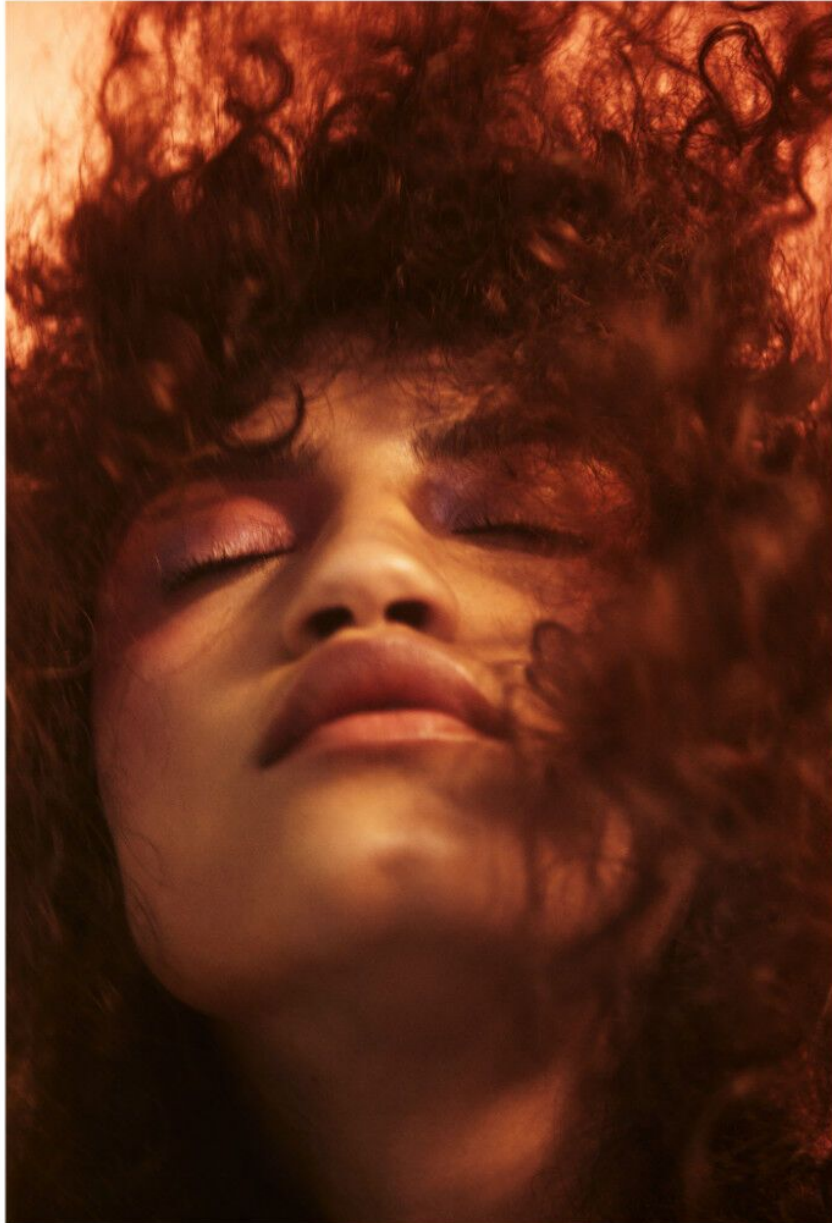

CECILIA COLÓN

height 175 cm · bust 82 cm · cup B/C · waist 60 cm · hips 90 cm · dress 36
shoes size 40.5 · hair brown · eyes brown